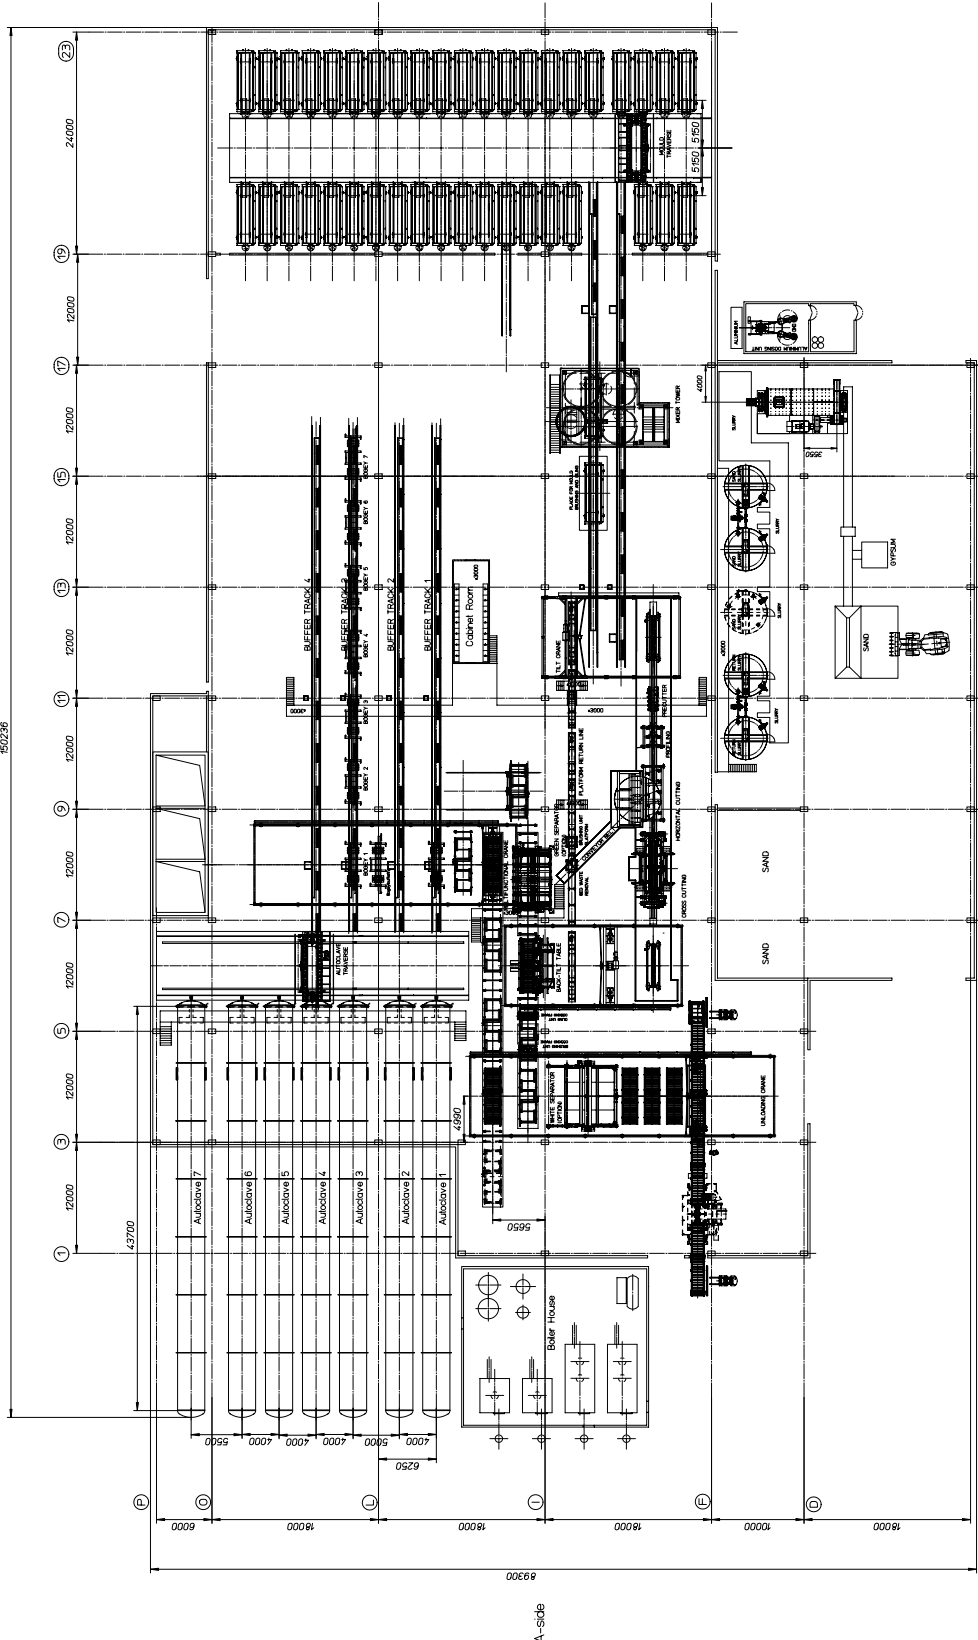

Контакты:  
 Россия: (812) 296-64-34  
 тел. (911) 142-29-33  
 stroybeton@gmail.com  
 www.aac-plant.ru  
 Germany:  
 8-10-49-351-84-90-770

VERSION	M3/DAY	NO. OF RISING PLACES	NO. OF AUTOLANES
KBT 900	900	19	4
KBT 1100	1100	24	5
KBT 1350	1350	28	6
KBT 1550	1550	33	7

RISING TIME 2.5 HOURS		NO. OF AUTOLANES	
NO. OF RISING PLACES	NO. OF AUTOLANES	NO. OF RISING PLACES	NO. OF AUTOLANES
1	4	1	4
2	5	2	5
3	6	3	6
4	7	4	7

DRAINING INFORMATION		NO. OF AUTOLANES	
NO. OF RISING PLACES	NO. OF AUTOLANES	NO. OF RISING PLACES	NO. OF AUTOLANES
1	4	1	4
2	5	2	5
3	6	3	6
4	7	4	7

HISTORY BLOCK		NO. OF AUTOLANES	
NO. OF RISING PLACES	NO. OF AUTOLANES	NO. OF RISING PLACES	NO. OF AUTOLANES
1	4	1	4
2	5	2	5
3	6	3	6
4	7	4	7